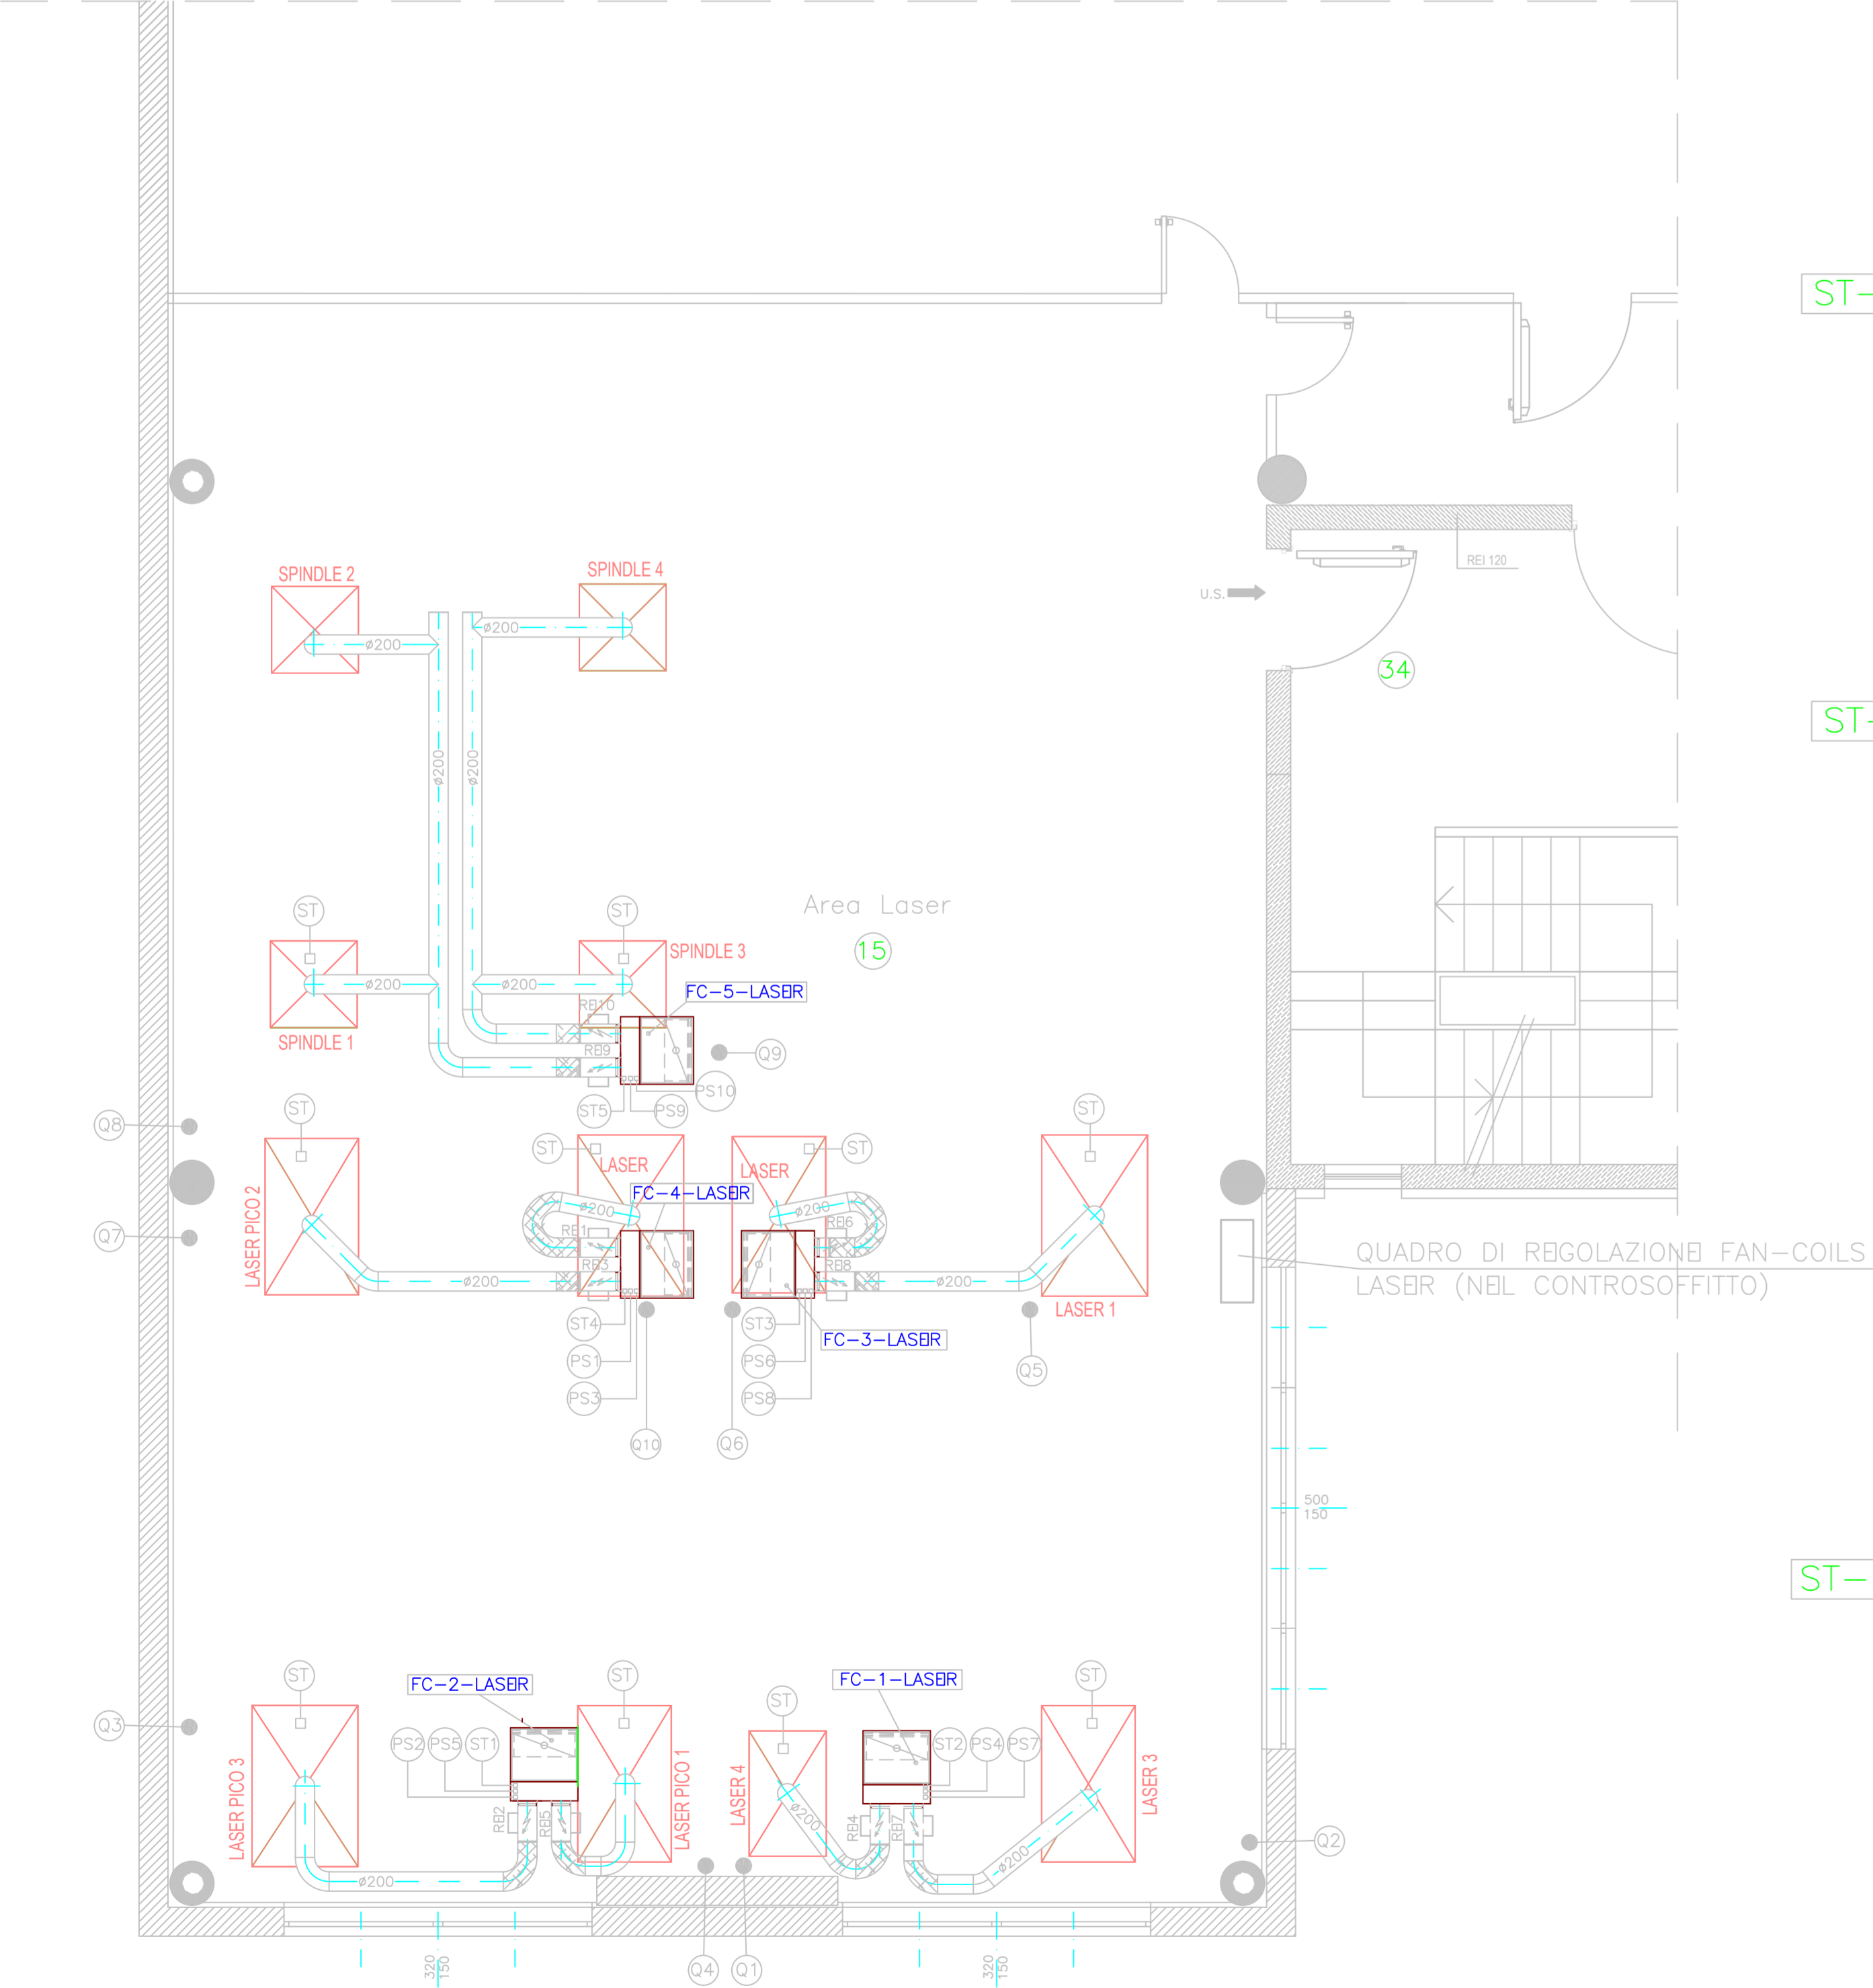

PIANTA PIANO PRIMO

STRALCIO LOCALE LASER

Area Tecnica
camera
bianca
H.m. 3.00 m

Ampliamento I. Esistente

ESISTENTE

ST-1-12

ST-1-11

ST-1-01

ST-1-03

ST-1-10

ST-1-02

ST-1-04

ST-1-06

ST-1-07

ST-1-13

ST-1-14

ST-1-09

ST-1-08

ST-1-05

ST-1-04

ST-1-03

ST-1-02

ST-1-01

ST-1-00